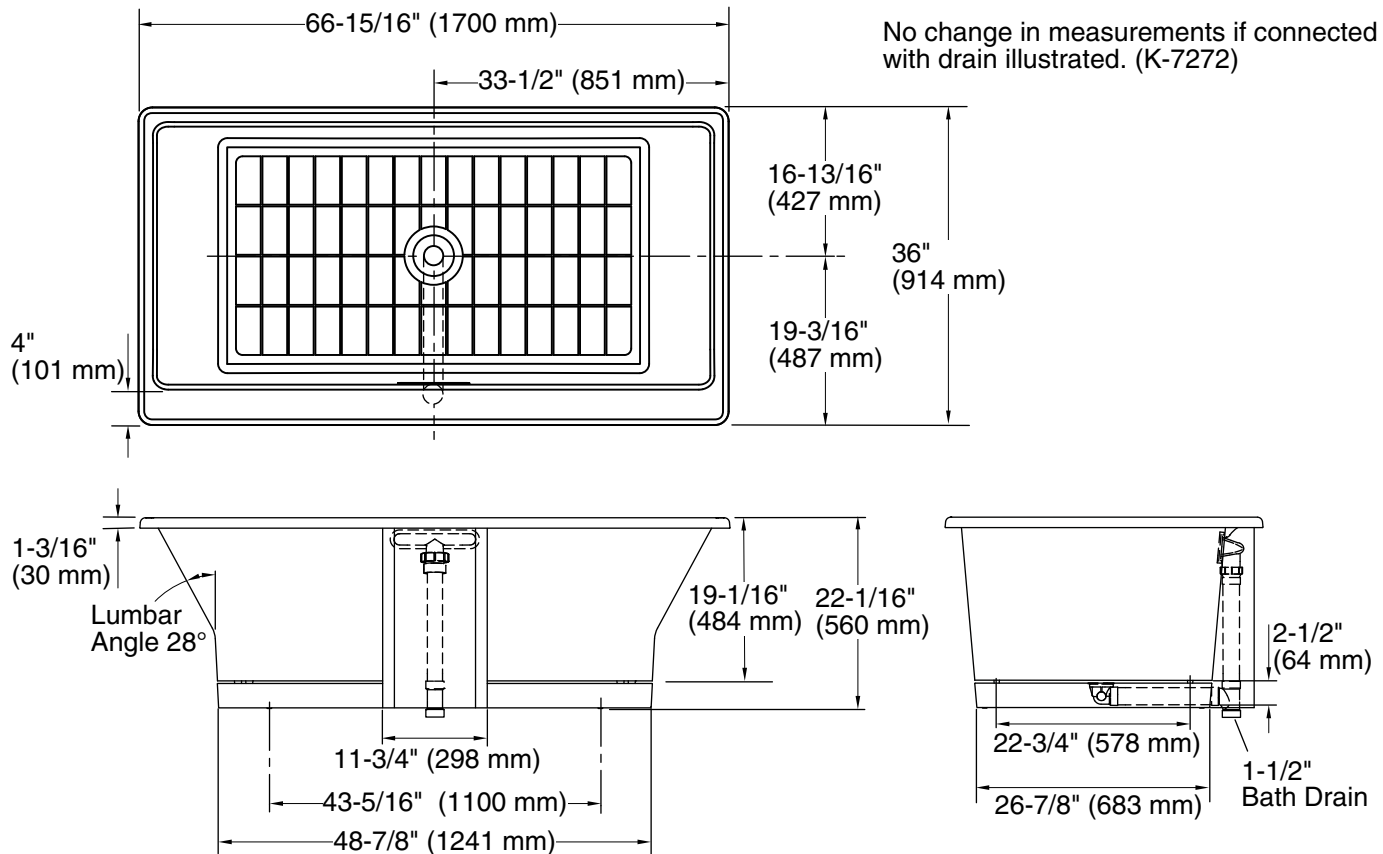

Color	Code	Description
-------	------	-------------

	0	White
---	---	-------

Technical Information

All product dimensions are nominal.

Installation:	Freestanding
Drain location:	Center
Basin area, bottom:	49" x 26-1/2" (1245 mm x 673 mm)
Basin area, top:	62-1/2" x 29-1/4" (1588 mm x 743 mm)
Weight:	435 lbs (197.3 kg)
Minimum floor load:	73 lbs/ft ² (356.4 kg/m ²)
Water depth:	15-1/4" (387 mm)
Water capacity:	90 gal (340.7 L)

Notes

Measure your actual product for rough-in details.

Install this product according to the installation instructions.

The hot water supply should be 70% of the capacity of the bath or greater. Installations will vary.